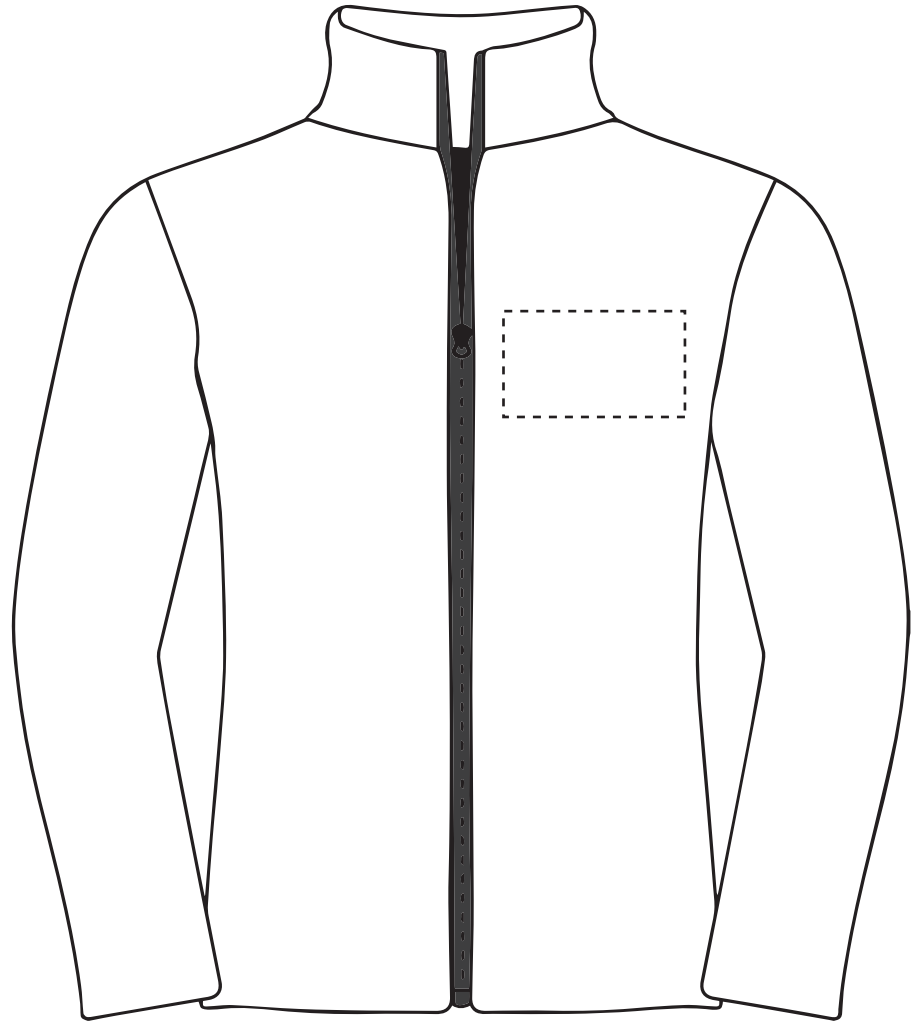

Your Ref:	Quantity:	Product Code: JF0023
Our Ref:	Version: 1	Product Colour: White

PRINTING CONCERNS: PRINT MAY DISCOLOUR

PRODUCT INFO: DUE TO THE NATURE OF THE PRODUCT THE PRINT POSITION MAY VARY BY 2 - 3 MM

Madeira Thread Colours

The dashed line is to demonstrate print area and will not appear on your printed item

- Colour 1
- Colour 1
- Colour 1
- Colour 1

ARTWORK SCALE 20%

Product Image for visualisation
- colours may vary