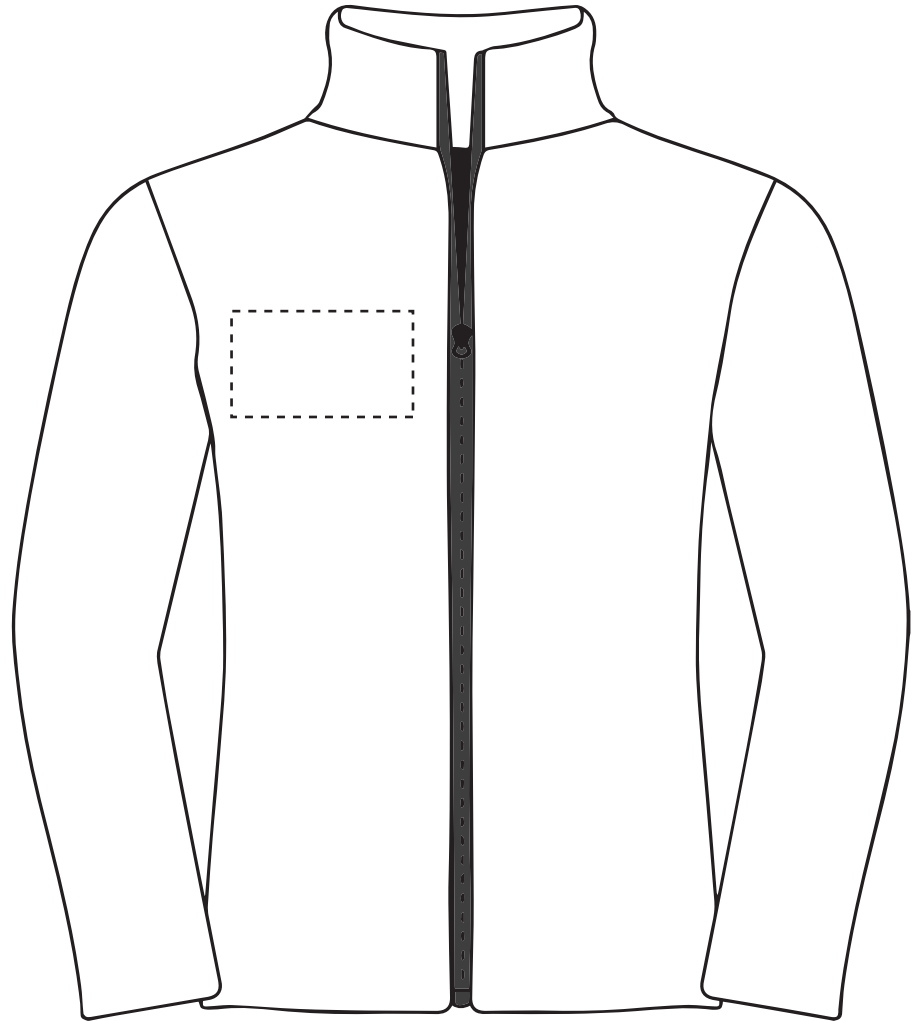

Your Ref:
Our Ref:

Quantity:
Version: 1

Product Code: JF0023
Product Colour: White

PRINTING CONCERNS: PRINT MAY DISCOLOUR

PRODUCT INFO: DUE TO THE NATURE OF THE PRODUCT THE PRINT POSITION MAY VARY BY 2 - 3 MM

Madeira Thread Colours

The dashed line is to demonstrate print area and will not appear on your printed item

- Colour 1
- Colour 1
- Colour 1
- Colour 1

ARTWORK SCALE 20%